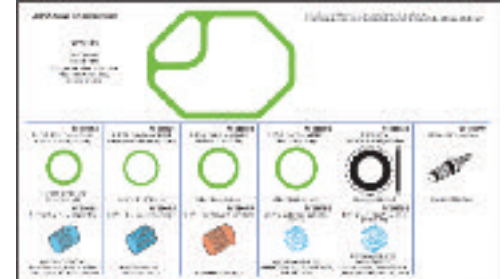

VOLVO #MT9526
o-rings & service port caps

HONDA/ACURA (2box) #MT9542
o-rings, gaskets & service port caps

TOYOTA/LEXUS #MT9543
o-rings, gaskets & service port caps

NISSAN/INFINITI #MT9544
o-rings & service port caps