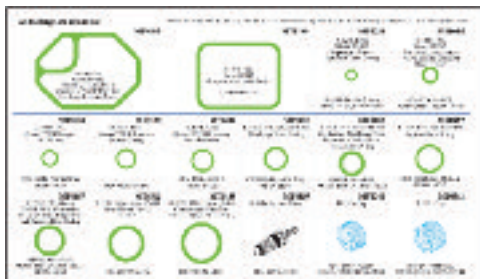

O-RING ASSORTMENTS BY VEHICLE MAKE

©2007, FMSI Automotive Hardware, all rights reserved.

MERCEDES #MT9519
o-rings, gaskets & service port caps

BMW #MT9520
o-rings, gaskets & service port caps

AUDI/VOLKSWAGEN #MT9522
o-rings & service port caps

VOLVO #MT9526
o-rings & service port caps

HONDA/ACURA (2box) #MT9542
o-rings, gaskets & service port caps

TOYOTA/LEXUS #MT9543
o-rings, gaskets & service port caps

NISSAN/INFINITI #MT9544
o-rings & service port caps