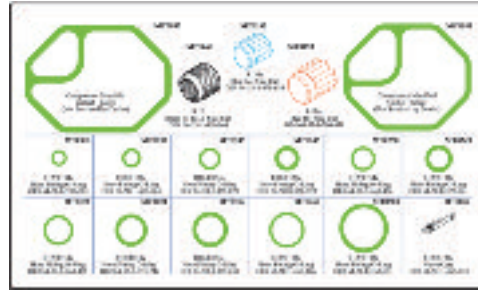

O-RING ASSORTMENTS BY VEHICLE MAKE

©2007, FMSI Automotive Hardware, all rights reserved.

MERCEDES #MT9519
o-rings, gaskets & service port caps

BMW #MT9520
o-rings, gaskets & service port caps

AUDI/VOLKSWAGEN #MT9522
o-rings & service port caps

VOLVO #MT9526
o-rings & service port caps

HONDA/ACURA (2box) #MT9542
o-rings, gaskets & service port caps

TOYOTA/LEXUS #MT9543
o-rings, gaskets & service port caps

NISSAN/INFINITI #MT9544
o-rings & service port caps