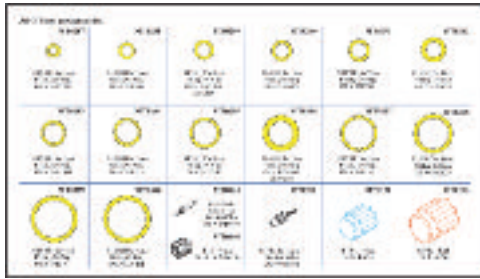

O-RING ASSORTMENTS BY VEHICLE MAKE

©2007, FMSI Automotive Hardware, all rights reserved.

MERCEDES #MT9519
o-rings, gaskets & service port caps

BMW #MT9520
o-rings, gaskets & service port caps

AUDI/VOLKSWAGEN #MT9522
o-rings & service port caps