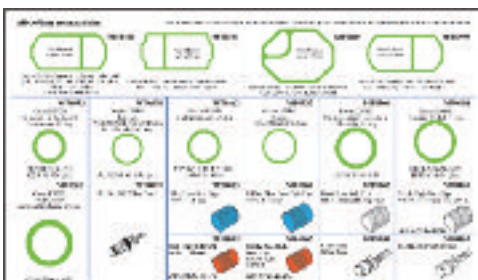

VOLVO #MT9526
o-rings & service port caps

HONDA/ACURA (2box) #MT9542
o-rings, gaskets & service port caps

TOYOTA/LEXUS #MT9543
o-rings, gaskets & service port caps

NISSAN/INFINITI #MT9544
o-rings & service port caps

SUBARU #MT9546
o-rings & service port caps

MAZDA (2 box) #MT9545
o-rings, gaskets & service port caps

#MT9545

SUZUKI #MT9547
o-rings & service port caps

MITSUBISHI (2 box) #MT9564
o-rings, gaskets & service port caps