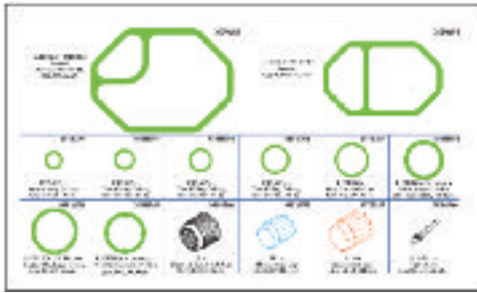

O-RING ASSORTMENTS BY VEHICLE MAKE

©2007, FMSI Automotive Hardware, all rights reserved.

MERCEDES #MT9519
o-rings, gaskets & service port caps

BMW #MT9520
o-rings, gaskets & service port caps

AUDI/VOLKSWAGEN #MT9522
o-rings & service port caps

VOLVO #MT9526
o-rings & service port caps

HONDA/ACURA (2box) #MT9542
o-rings, gaskets & service port caps

TOYOTA/LEXUS #MT9543
o-rings, gaskets & service port caps

NISSAN/INFINITI #MT9544
o-rings & service port caps